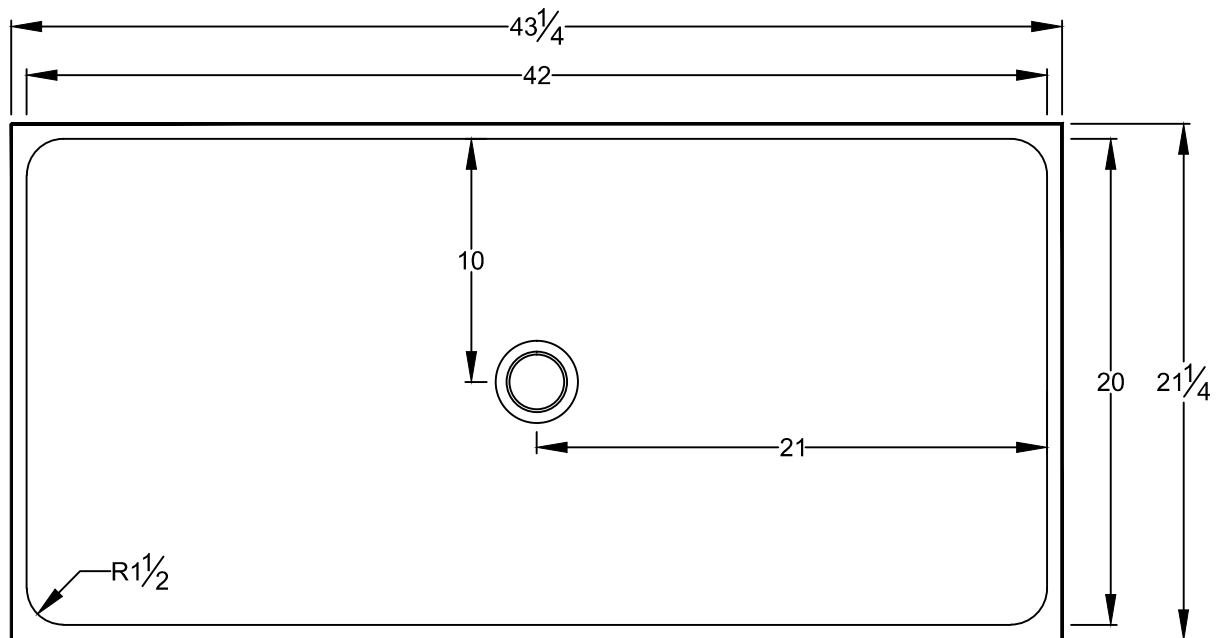

TOP VIEW

SINK MOLDED FROM EPOXY RESIN

SINK COLOR:

☐ BLACK - ☐ OTHER: _____

Pii PRIME industries inc.

THIS SINK SHIPS FROM
TAYLOR, TX 76574

4611 Main St.
Lisle, IL 60532
ph: 630/725-9200 - fax: 630/725-9201
www.piiab.com

REV. DATE
12/11/14

WEIGHT
126 lbs.

SINK MODEL
P75