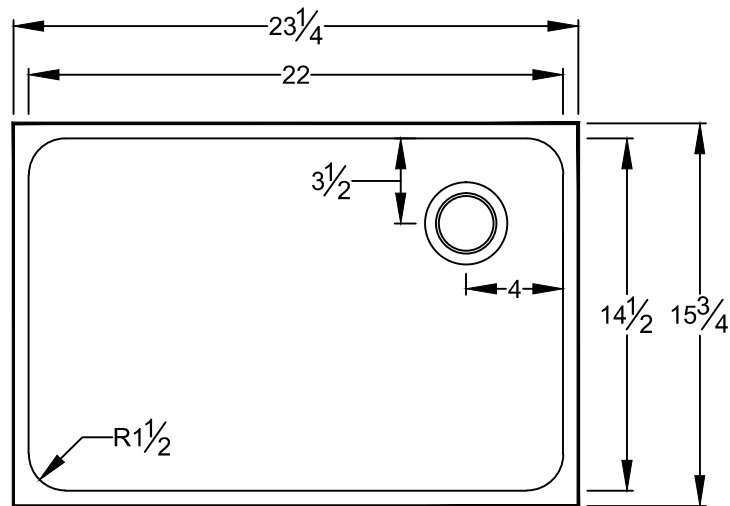

TOP VIEW

SINK MOLDED FROM EPOXY RESIN

SINK COLOR:

☐ BLACK - ☐ OTHER: _____

THIS SINK SHIPS FROM
TAYLOR, TX 76574

Pii PRIME industries inc.

4611 Main St.
Lisle, IL 60532
ph: 630/725-9200 - fax: 630/725-9201
www.piilab.com

REV. DATE
12/11/14

WEIGHT
68 lbs.

SINK MODEL
P49