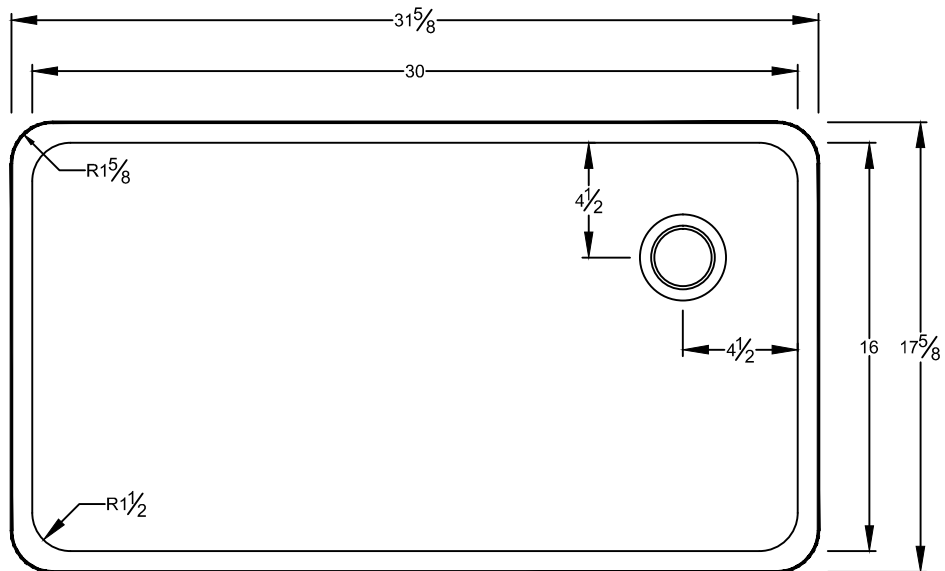

TOP VIEW

Pii PRIME industries inc.

2600 Warrenville Rd. - Suite 205
Downers Grove, IL 60515
ph: 630/725-9200 - fax: 630/725-9201
www.piilab.com

THIS SINK AVAILABLE FROM
TAYLOR, TX FACILITY

REV. DATE
9/30/14

WEIGHT
94 lbs.

SINK MODEL
PL61