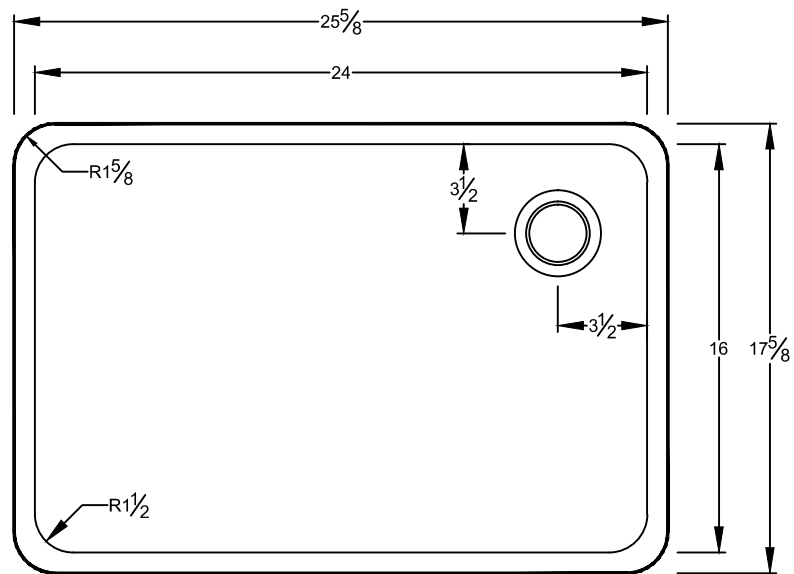

TOP VIEW

Pii PRIME industries inc.

2600 Warrenville Rd. - Suite 205
Downers Grove, IL 60515
ph: 630/725-9200 - fax: 630/725-9201
www.piilab.com

THIS SINK AVAILABLE FROM
TAYLOR, TX FACILITY

REV. DATE
10/20/14

WEIGHT
48 lbs.

SINK MODEL
PL50