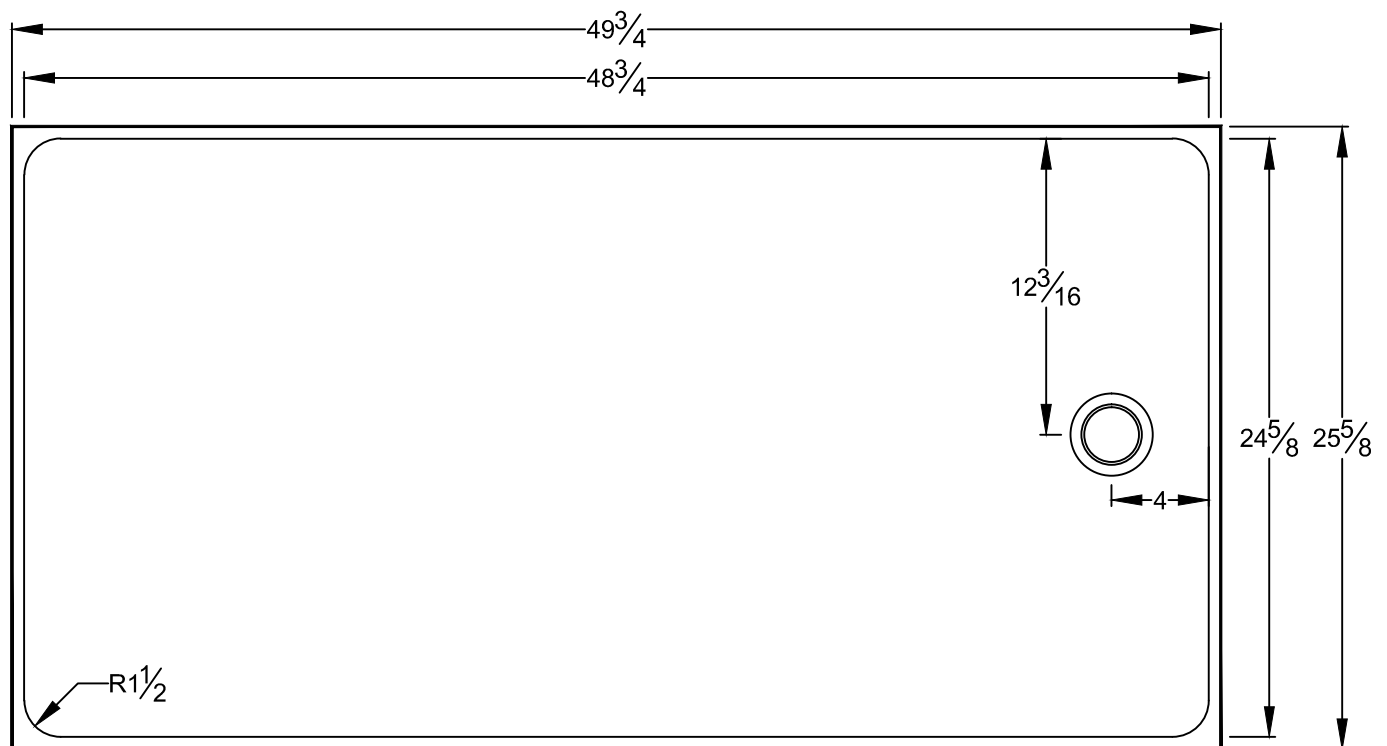

SECTION VIEW

TOP VIEW

SINK MOLDED FROM EPOXY RESIN

SINK COLOR:

BLACK -  OTHER: \_\_\_\_\_

THIS SINK SHIPS FROM  
TAYLOR, TX 76574

**Pii PRIME industries inc.**

4611 Main St.  
Lisle, IL 60532  
ph: 630/725-9200 - fax: 630/725-9201  
www.piilab.com

REV. DATE  
12/11/14

WEIGHT  
100 lbs.

SINK MODEL  
P81E