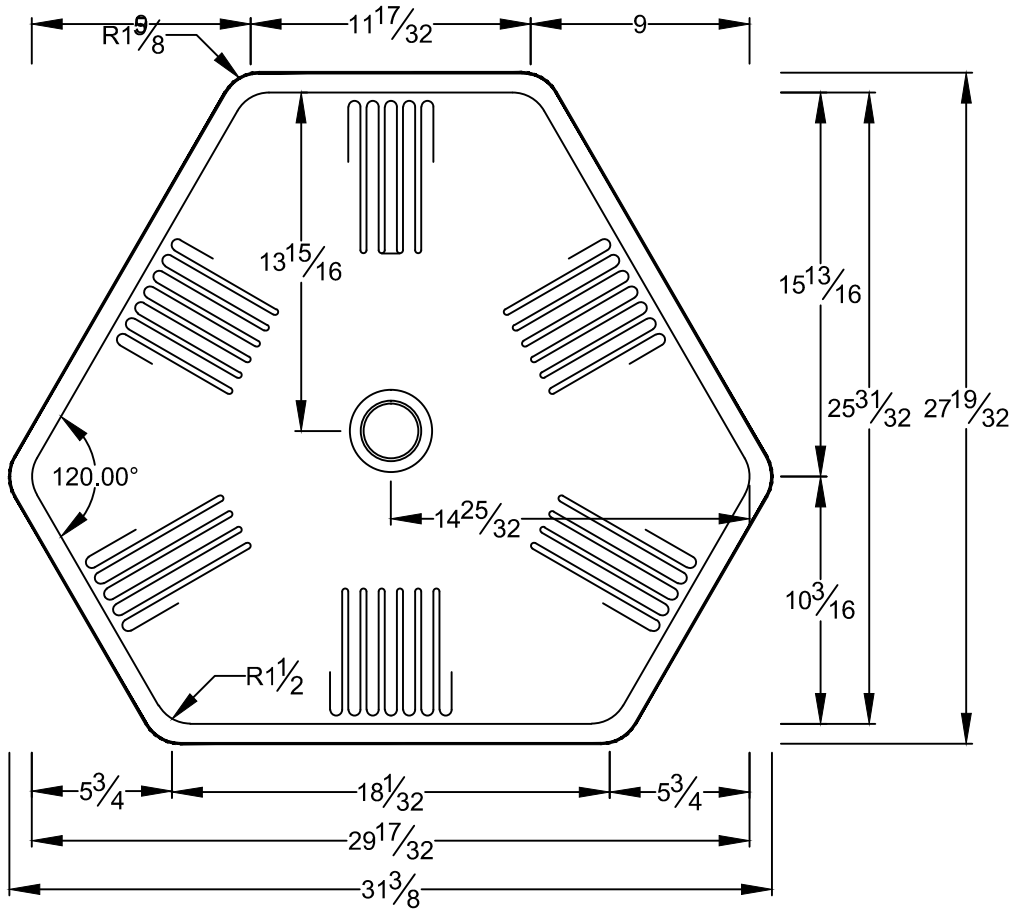

SECTION VIEW

TOP VIEW

SINK MOLDED FROM EPOXY RESIN

SINK COLOR:

BLACK - OTHER: _____

THIS SINK SHIPS FROM
TAYLOR, TX 76574

PII PRIME industries inc.

4611 Main St.
Lisle, IL 60532
ph: 630/725-9200 - fax: 630/725-9201
www.pii.com

REV. DATE
12/05/14

WEIGHT
65 lbs.

SINK MODEL
PLH20C