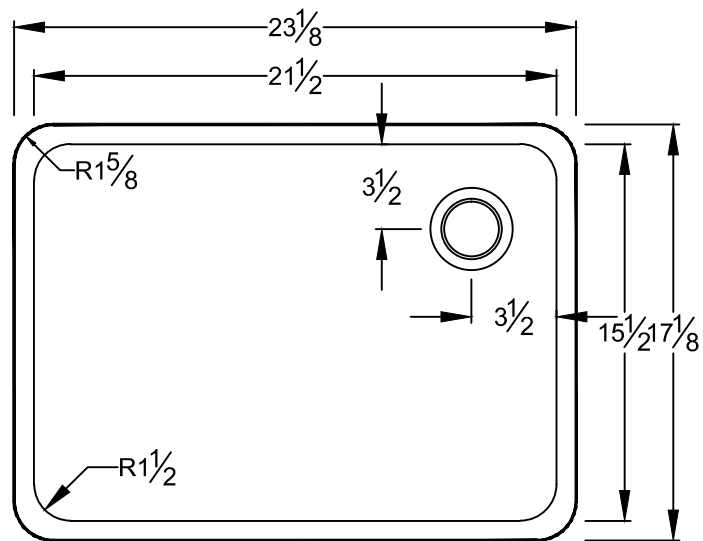

TOP VIEW

SINK MOLDED FROM EPOXY RESIN

SINK COLOR:

☐ BLACK - ☐ OTHER: _____

THIS SINK SHIPS FROM
TAYLOR, TX 76574

PII PRIME industries inc.

4611 Main St.
Lisle, IL 60532
ph: 630/725-9200 - fax: 630/725-9201
www.piiilab.com

REV. DATE
12/05/14

WEIGHT
61 lbs.

SINK MODEL
PL45